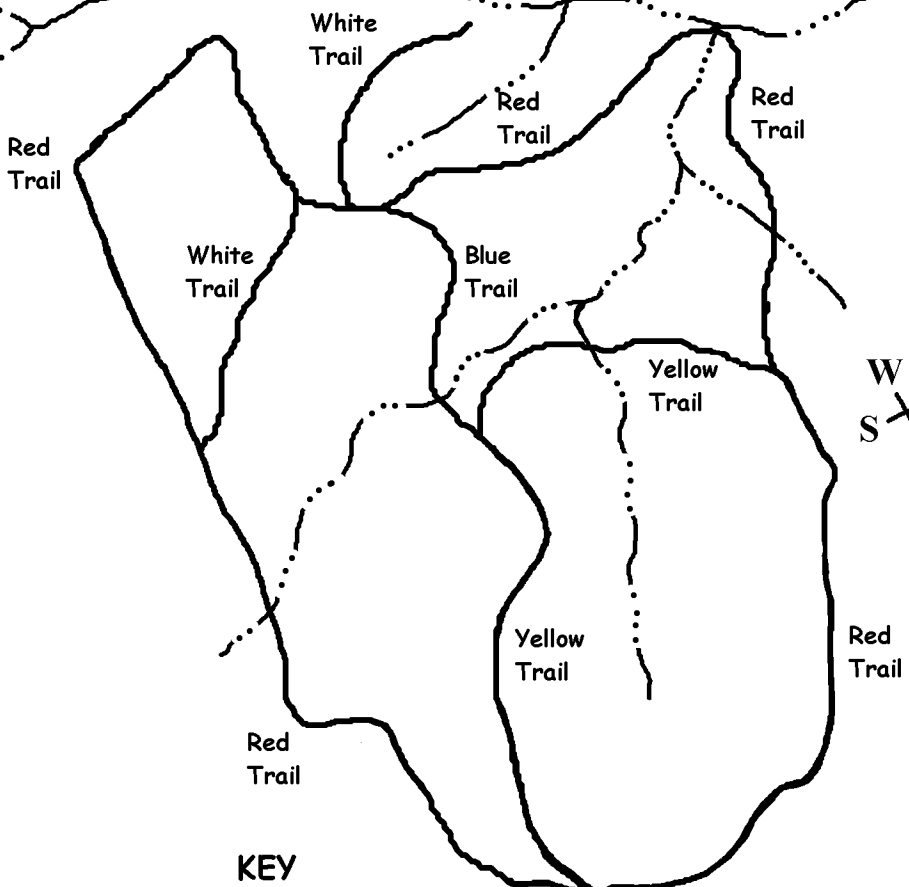

Cunningham Creek (South Branch, Middle Fork)

KEY

Parking

Route 639

Green Trail